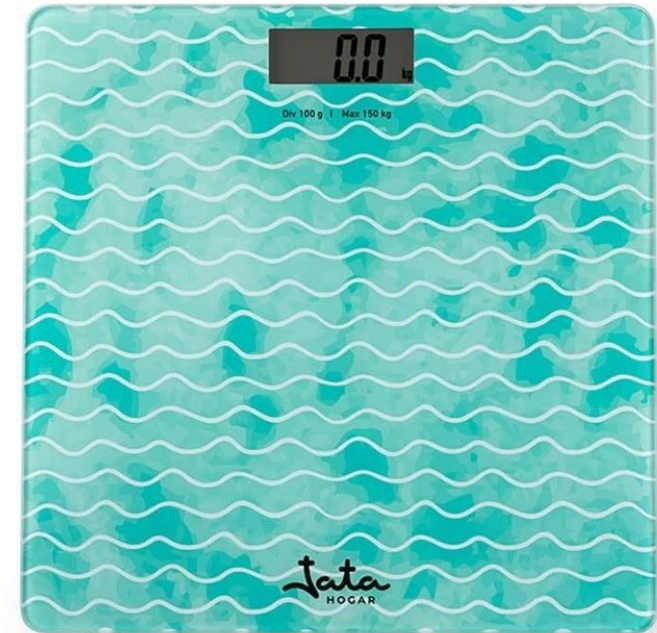

Rechargeable bathroom scale usb

- Capacity 180 kg.
- Graduation 50 g.
- Without batteries.
- Rechargeable battery: 2,5 hours full charge for using 6 months.
- USB cable included.
- Informs: weight and environment temperature.
- 4 mm. tempered safety glass base.
- Back light "LCD" display.
- 4 sensors. High precision.
- Automatic switch on and switch off.
- Overweight and low battery indicators.

VISOR
LCD

CRISTAL
4 mm

Modelo	Unid. emb.	Dimensiones embalaje (m)	Carga estándar			Código de barras unitario	Código de barras embalaje	Caja unitaria (cm)	Peso ud. (kg)
			Cajas por capa	Capas por pallet	Cajas altura / pallet				
HBAS1409	6	0,19 x 0,285 x 0,285	14	5	1,575	8436584381808	18436584381805	27 x 3 x 27,5	0,82